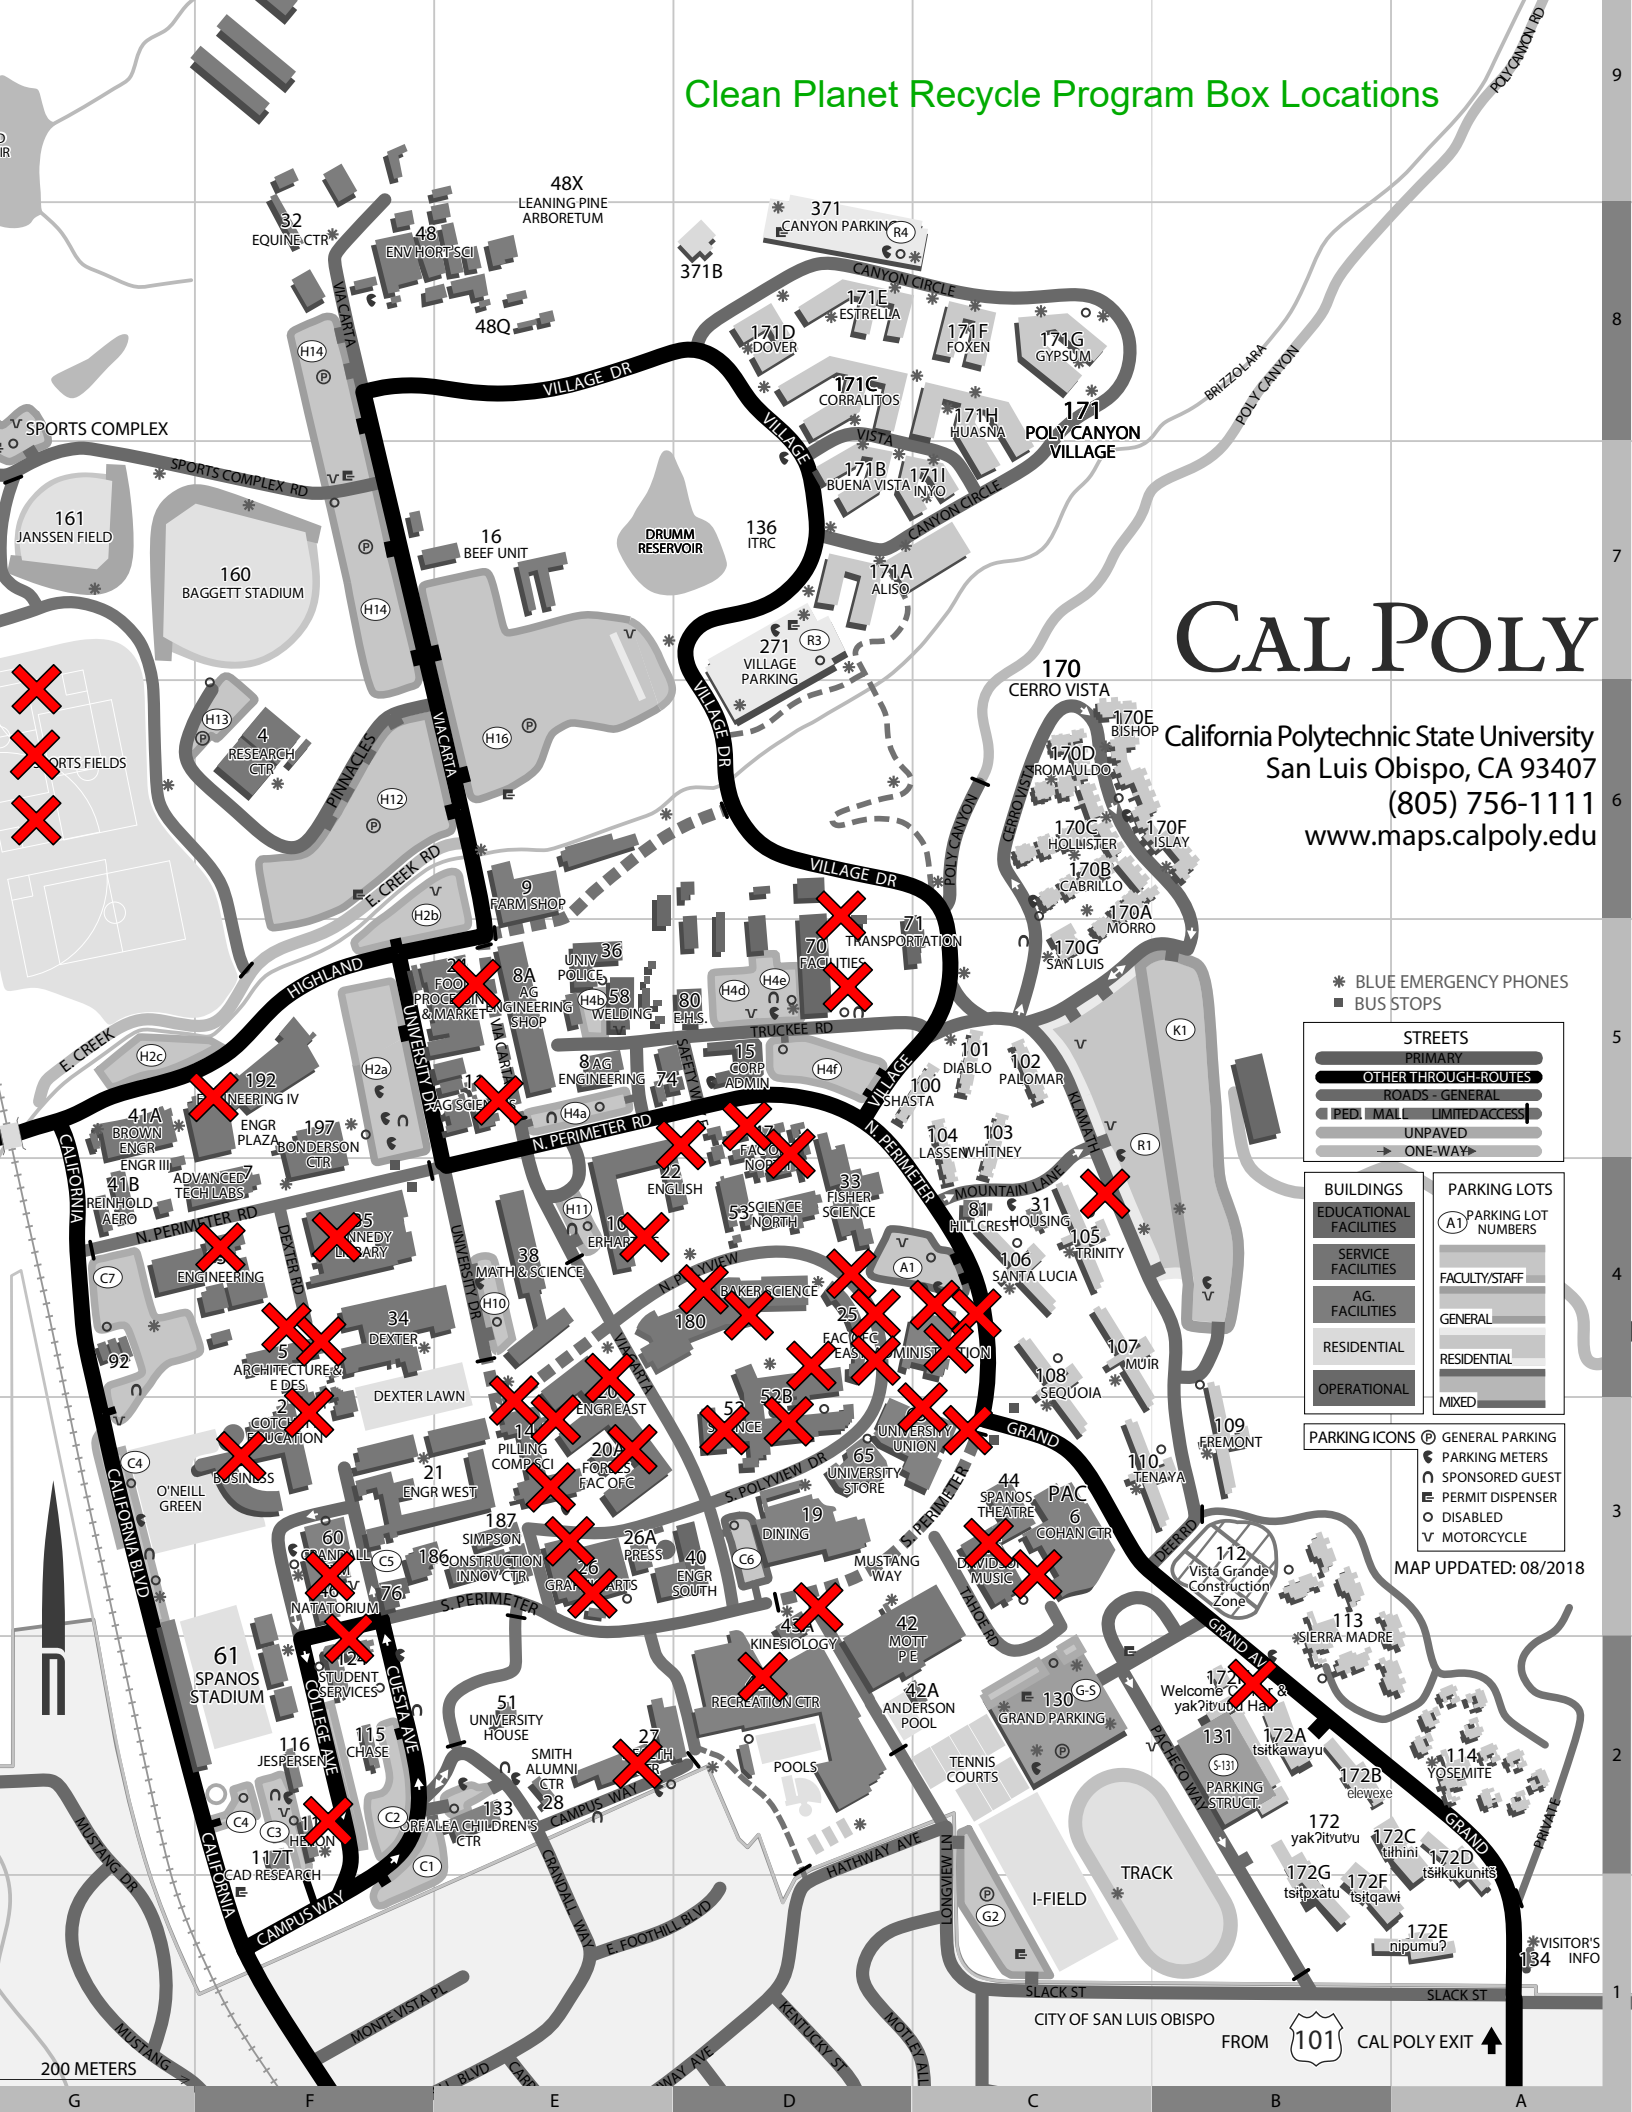

Clean Planet Recycle Program Box Locations

CAL POLY

California Polytechnic State University
 San Luis Obispo, CA 93407
 (805) 756-1111
www.maps.calpoly.edu

- * BLUE EMERGENCY PHONES
- BUS STOPS

STREETS	
	PRIMARY
	OTHER THROUGH-ROUTES
	ROADS - GENERAL
	PED. MALL - LIMITED ACCESS
	UNPAVED
	ONE-WAY

MAP UPDATED: 08/2018

200 METERS

CITY OF SAN LUIS OBISPO

FROM CAL POLY EXIT

G F E D C B A