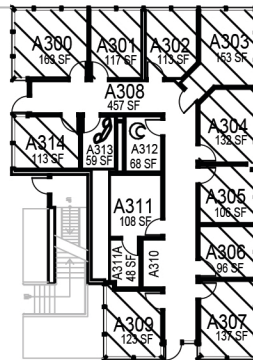

Facilities

April 2019

1"=35'

O:\Planroom\Database\building_Floor_Plans\Plan_Book\Building 186-0_Construction Innovations Center.dwg

O:\Planroom\Database\building_Floor_Plans\Plan_Book\Building 186-0_Construction Innovations Center.dwg

CAL POLY

Construction Innovations Center

SAN LUIS OBISPO

Floor 3

Space Data http://afd.calpoly.edu/facilities/spacefacility/space_data.asp

Facilities

April 2019

1"=35'