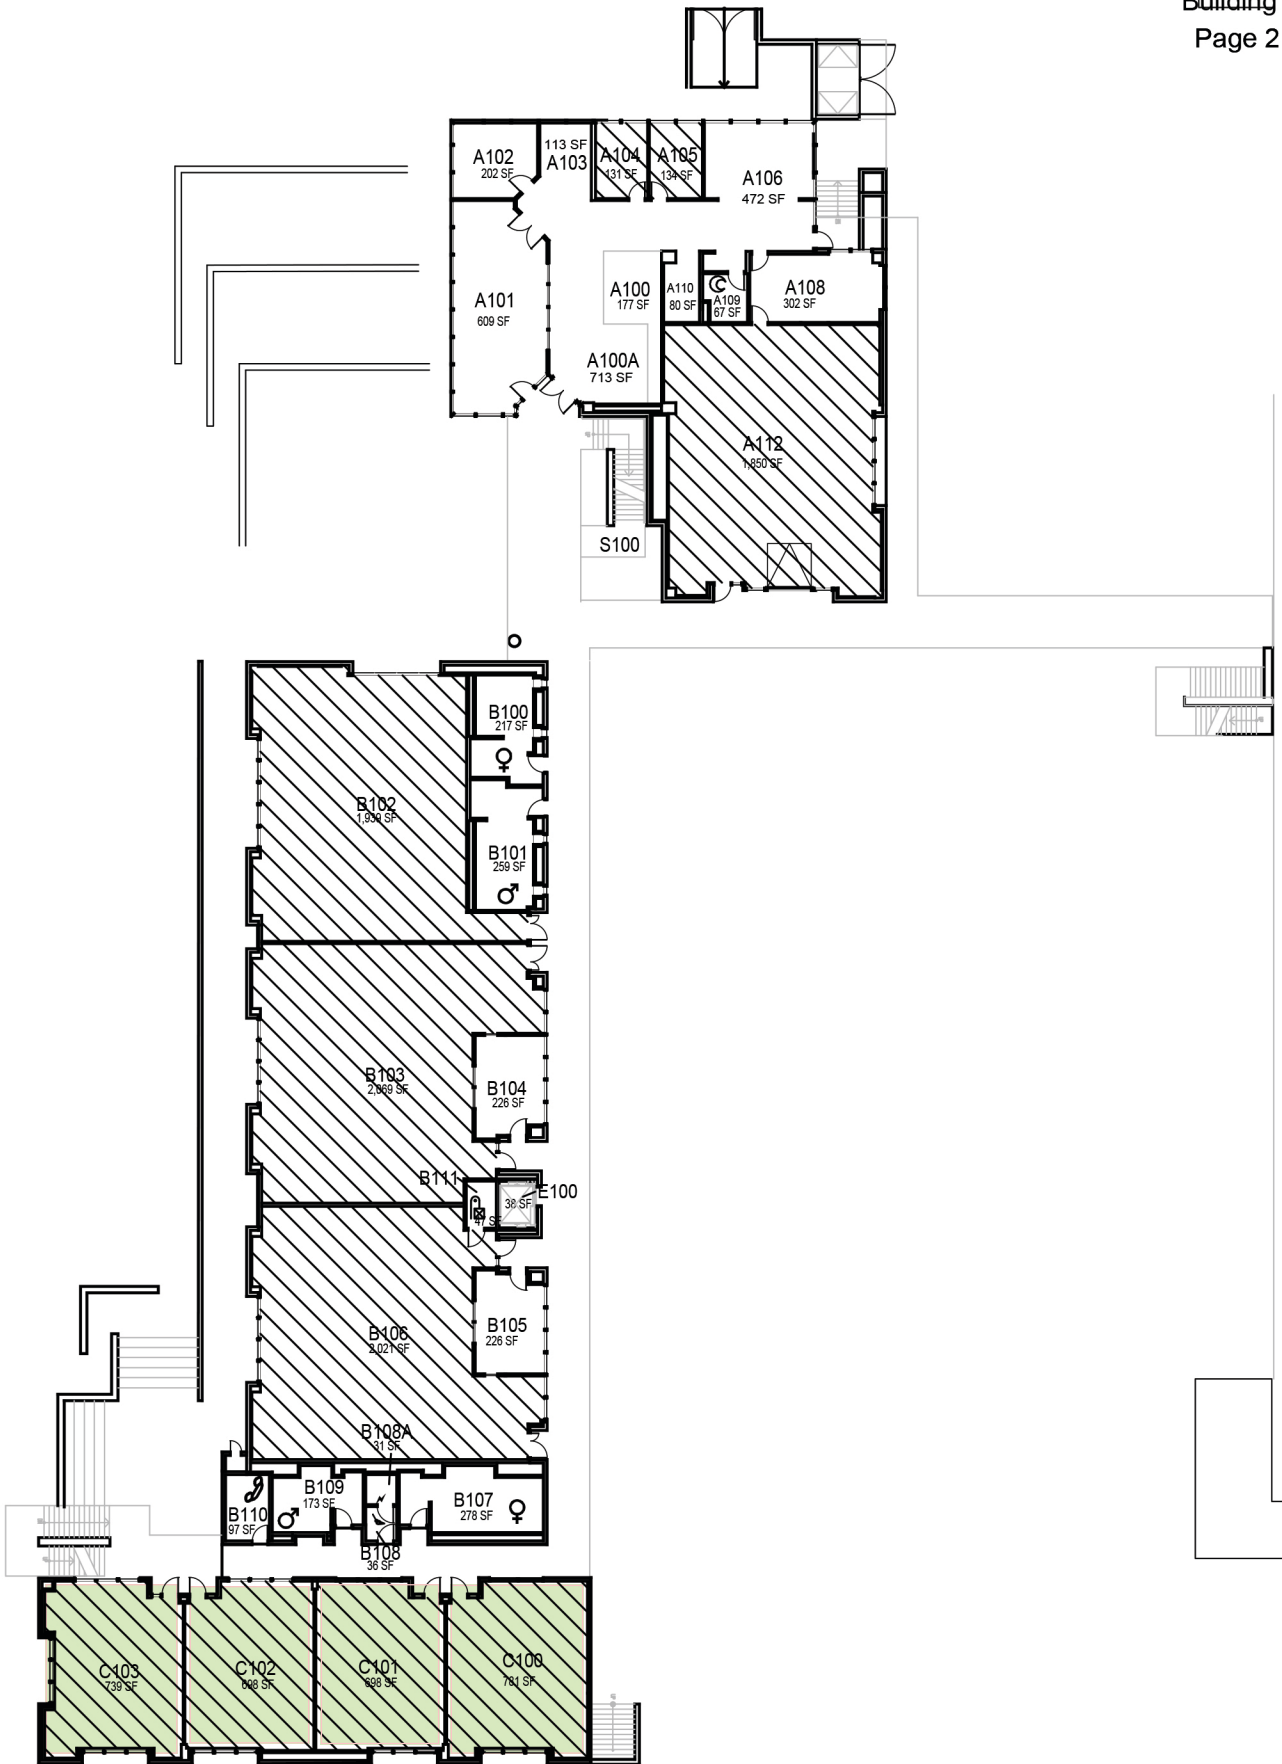

O:\Planroom\Database\building\Floor_Plans\Plan_Book\Building 186-0_Construction Innovations Center.dwg

CAL POLY

Construction Innovations Center

SAN LUIS OBISPO

Floor 1

Space Data http://afd.calpoly.edu/facilities/spacefacility/space_data.asp

Facilities

April 2019

1"=35'

O:\Planroom\Database\building_Floor_Plans\Plan_Book\Building 186-0_Construction Innovations Center.dwg

O:\Planroom\Database\building_Floor_Plans\Plan_Book\Building 186-0_Construction Innovations Center.dwg