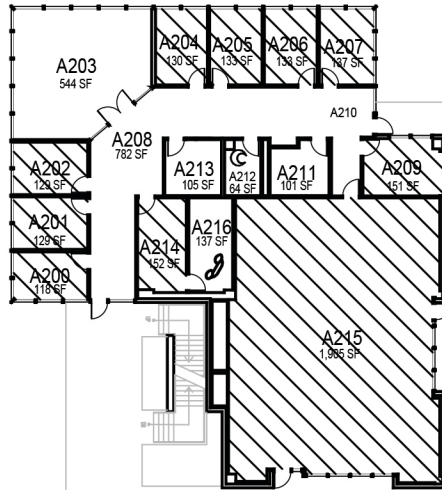

O:\Planroom\Database\building\Floor_Plans\Plan_Book\Building 186-0_Construction Innovations Center.dwg

CAL POLY

Construction Innovations Center

SAN LUIS OBISPO

Floor 1

Space Data http://afd.calpoly.edu/facilities/spacefacility/space_data.asp

Facilities

April 2019

1"=35'

O:\Planroom\Database\building_Floor_Plans\Plan_Book\Building 186-0_Construction Innovations Center.dwg

O:\Planroom\Database\building_Floor_Plans\Plan_Book\Building 186-0_Construction Innovations Center.dwg