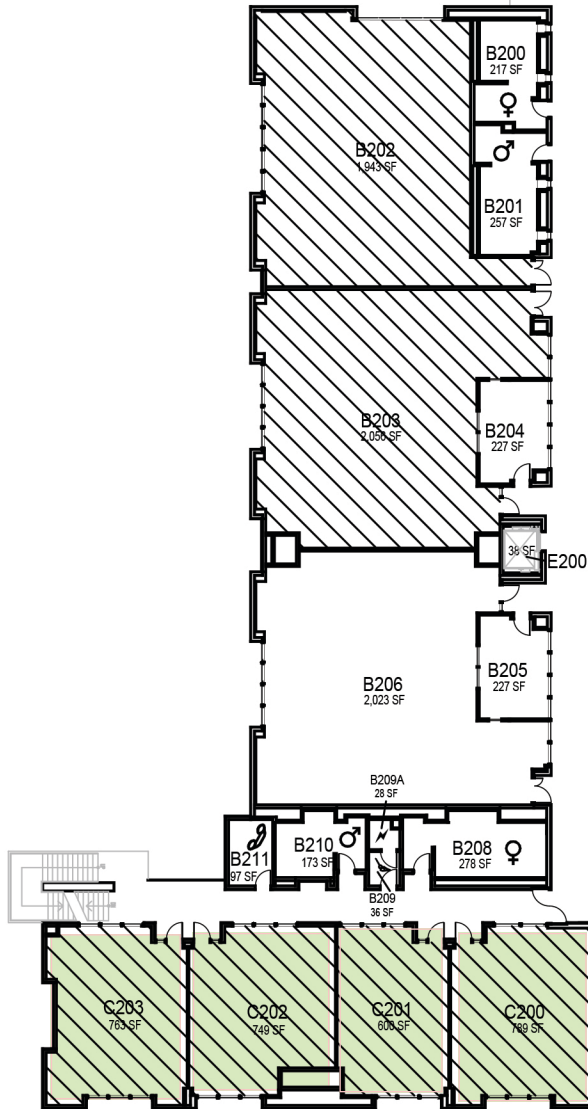

O:\Planroom\Database\building\Floor_Plans\Plan_Book\Building 186-0_Construction Innovations Center.dwg

CAL POLY

Construction Innovations Center

SAN LUIS OBISPO

Floor 1

Space Data http://afd.calpoly.edu/facilities/spacefacility/space_data.asp

Facilities

April 2019

1"=35'

O:\Planroom\Database\building_Floor_Plans\Plan_Book\Building 186-0_Construction Innovations Center.dwg

O:\Planroom\Database\building_Floor_Plans\Plan_Book\Building 186-0_Construction Innovations Center.dwg