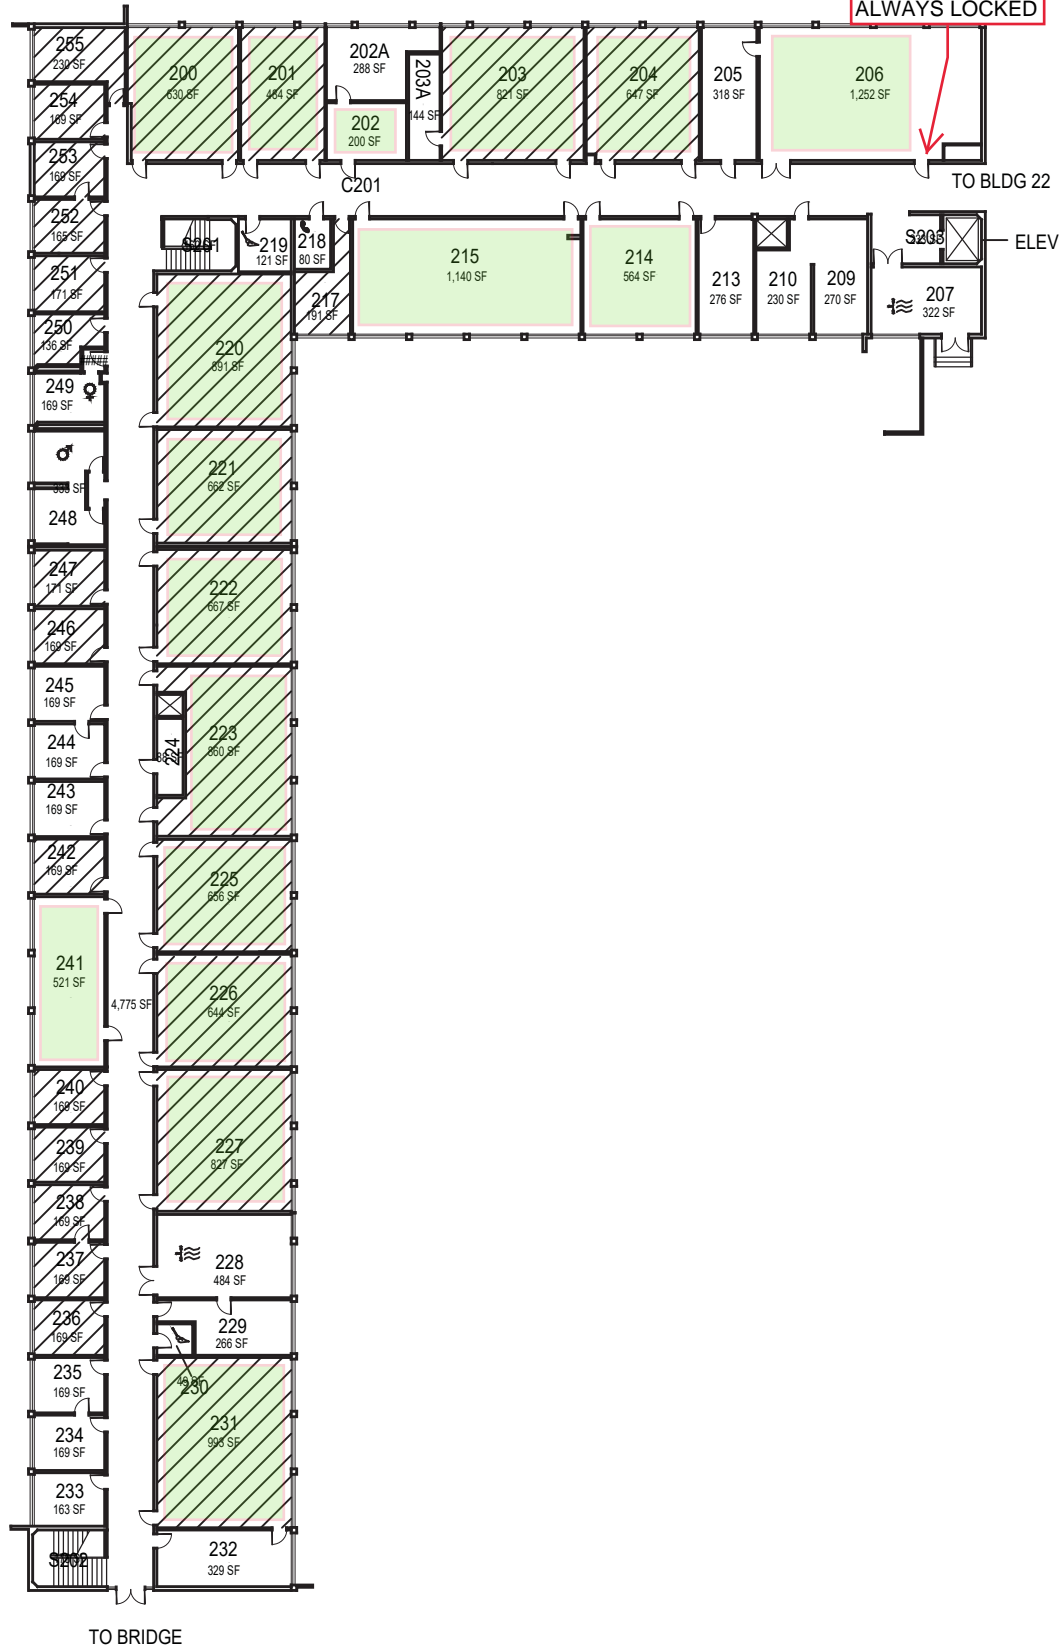

O:\Planroom\Database\building\Floor_Plans\Plan_Book\Building 010-0_Alan A. Erhart Agriculture.dwg

EXIT ONLY - ALWAYS LOCKED

O:\Planroom\Database\building_Floor_Plans\Plan_Book\Building 010-0_Alan A. Erhart Agriculture.dwg