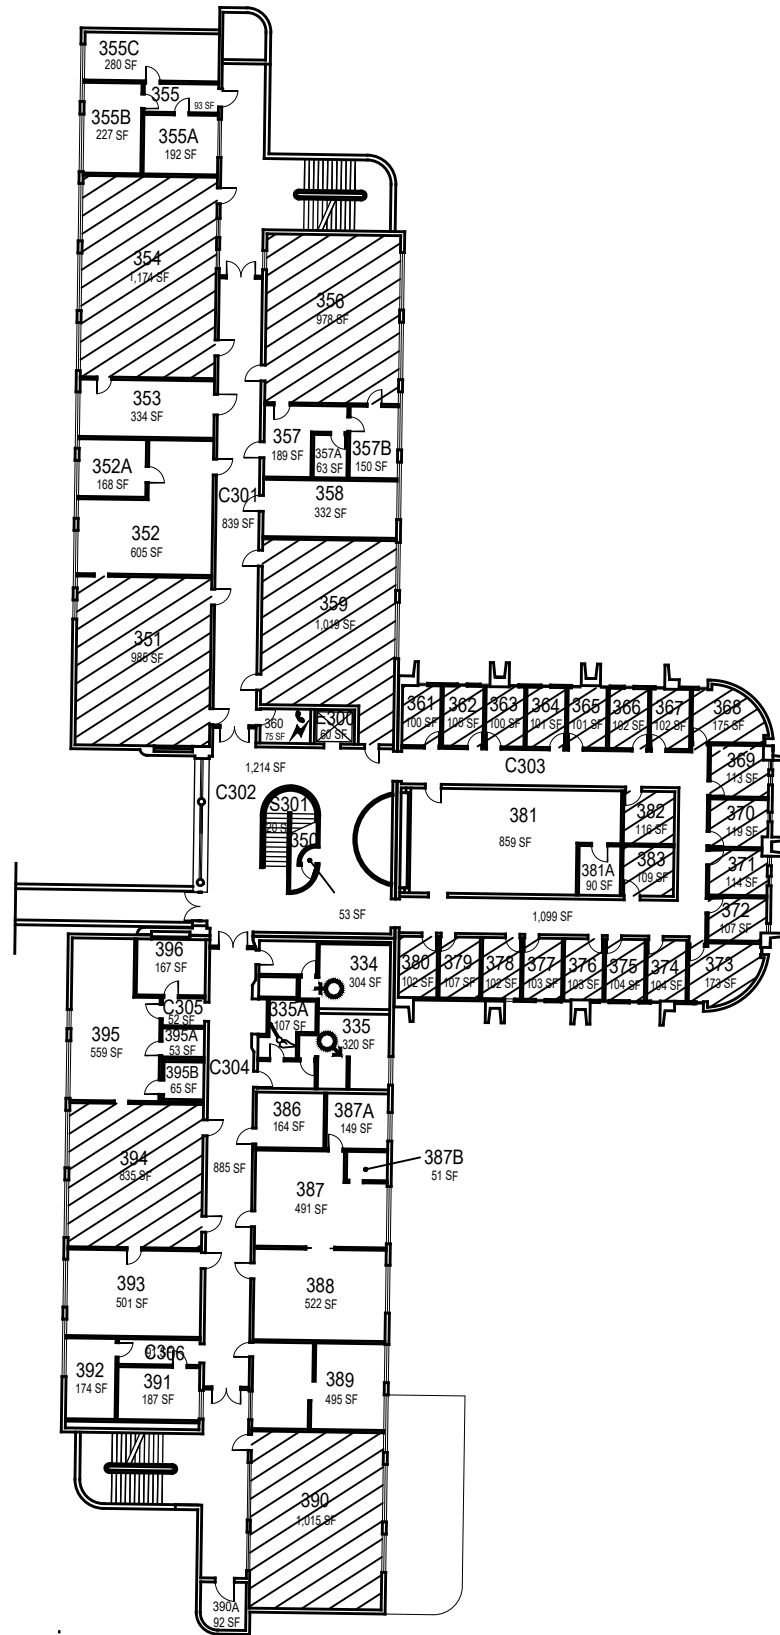

Clyde P. Fisher Science

Floor 1 - Base

FACILITIES MANAGEMENT AND DEVELOPMENT

Space Data http://afd.calpoly.edu/facilities/spacefacility/space_data.asp

March 2022

1"=40'

Clyde P. Fisher Science

Floor 2 - Ground

FACILITIES MANAGEMENT AND DEVELOPMENT

Space Data http://afd.calpoly.edu/facilities/spacefacility/space_data.asp

March 2022

1"=40'

March 2022

1"=40'

Clyde P. Fisher Science

Floor 3

March 2022

1"=40'