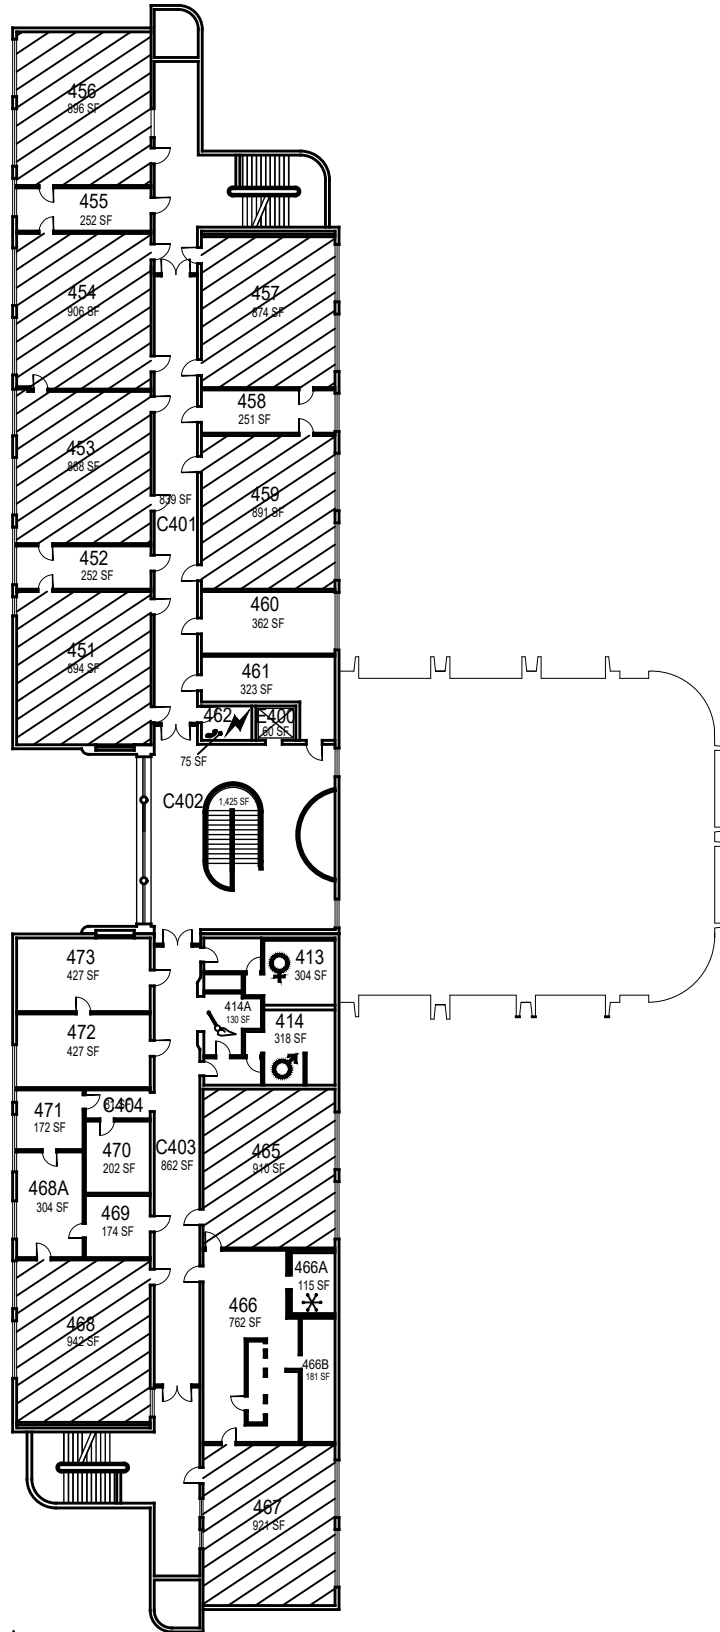

Clyde P. Fisher Science

Floor 4 - Top

FACILITIES MANAGEMENT AND DEVELOPMENT

Space Data <http://afd.calpoly.edu/facilities/spacefacility/space_data.asp>

March 2022

1"=40'