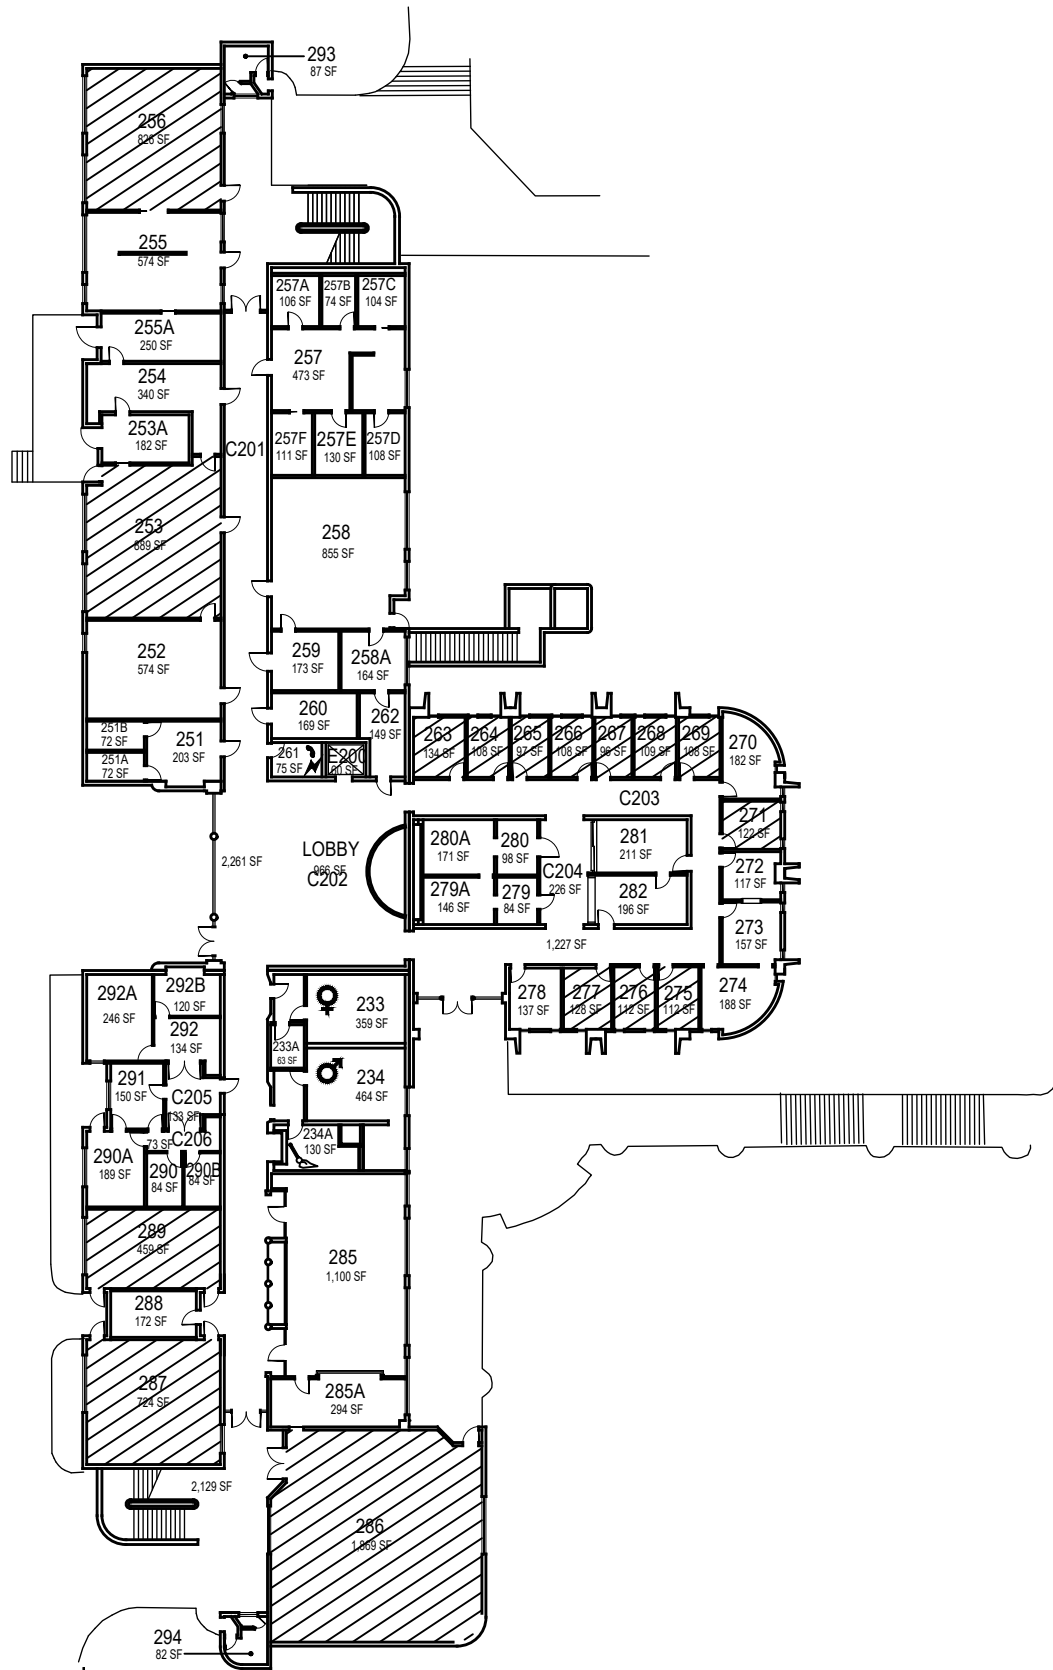

Clyde P. Fisher Science

Floor 1 - Base

FACILITIES MANAGEMENT AND DEVELOPMENT

Space Data http://afd.calpoly.edu/facilities/spacefacility/space_data.asp

March 2022

1"=40'

Clyde P. Fisher Science

Floor 2 - Ground

FACILITIES MANAGEMENT AND DEVELOPMENT

Space Data http://afd.calpoly.edu/facilities/spacefacility/space_data.asp

March 2022

1"=40'

March 2022

1"=40'

Clyde P. Fisher Science

Floor 3

March 2022

1"=40'