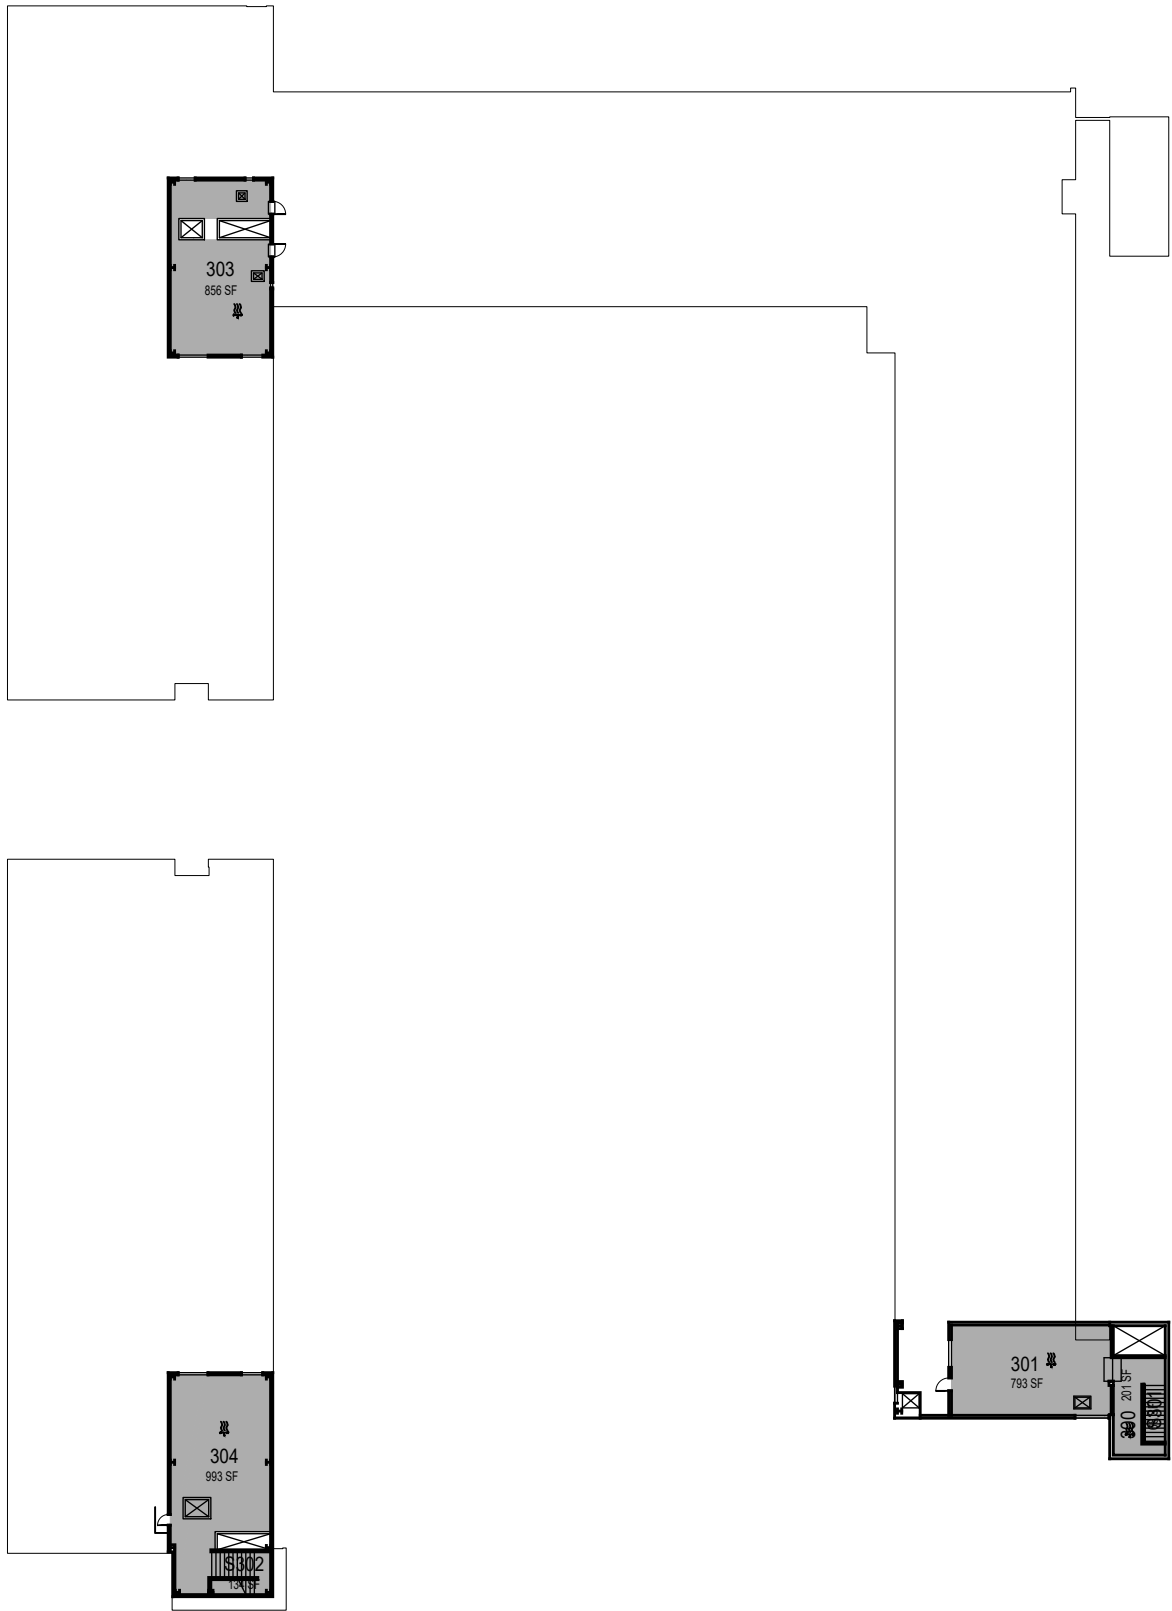

March 2022

1"=45'

Room Use

Engineering West

Floor 3

000 UNASSIGN	400 STUDY	800 HEALTH
100 CLASS	500 SPECIAL	900 RESIDENTIAL
200 LAB	600 GENERAL	
300 OFFICE	700 SUPPORT	

March 2022

1"=45'

Room Use

March 2022

1"=45'