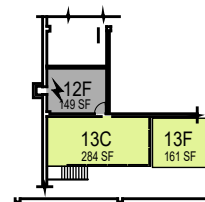

Bldg 21-0

Bldg 21-A

Engineering West

Floor 1

000 UNASSIGN	400 STUDY	800 HEALTH
100 CLASS	500 SPECIAL	900 RESIDENTIAL
200 LAB	600 GENERAL	
300 OFFICE	700 SUPPORT	

March 2022

1"=45'

Engineering West

Room Use

March 2022

1"=45'

Engineering West

Floor 2

FACILITIES MANAGEMENT AND DEVELOPMENT

Space Data http://afd.calpoly.edu/facilities/spacefacility/space_data.asp

000 UNASSIGN	400 STUDY	800 HEALTH
100 CLASS	500 SPECIAL	900 RESIDENTIAL
200 LAB	600 GENERAL	
300 OFFICE	700 SUPPORT	