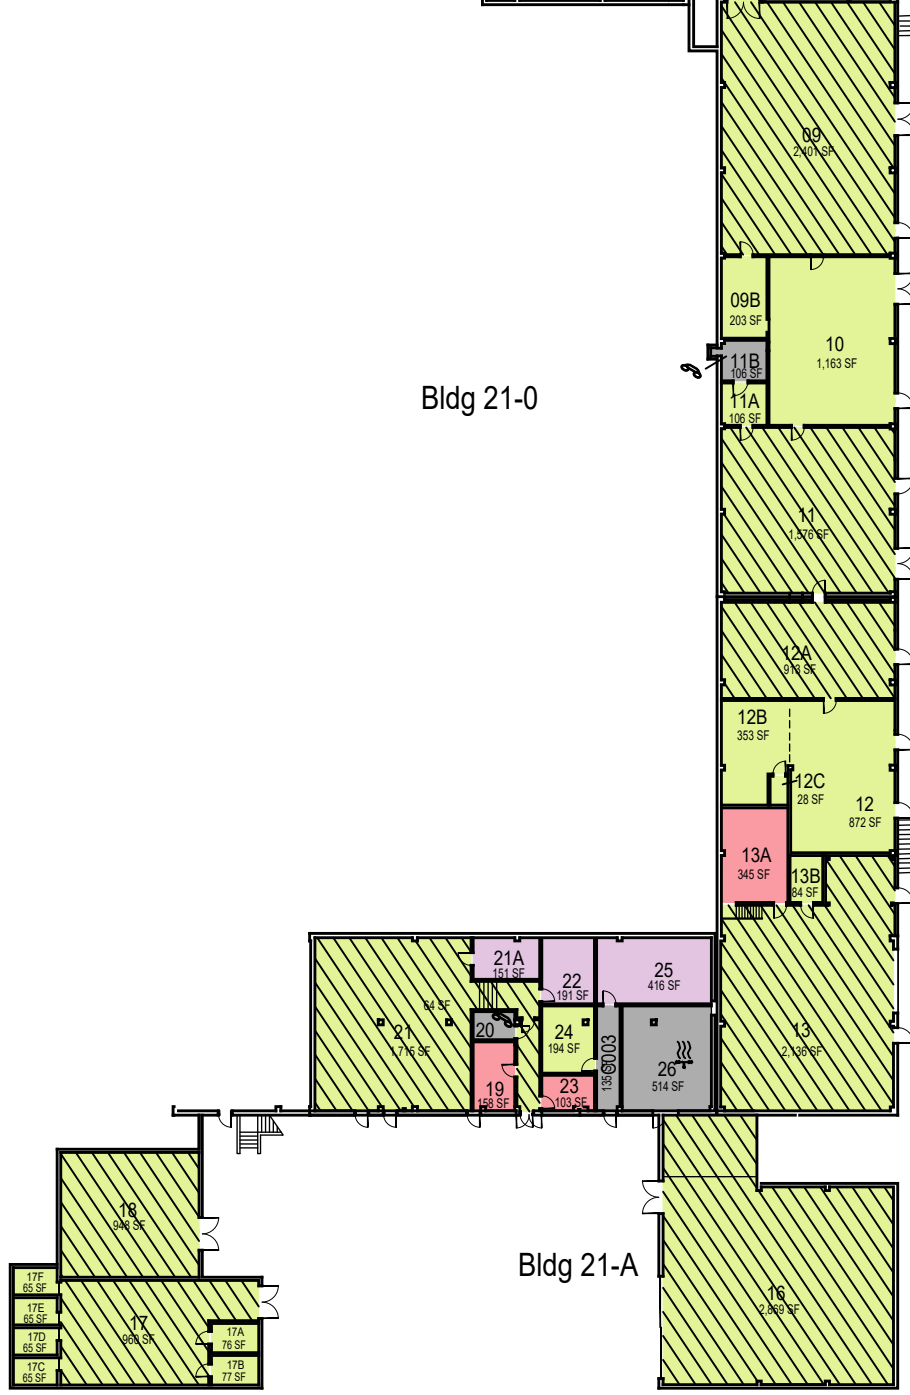

Bldg 21-0

Bldg 21-A

Engineering West

Floor 1

000 UNASSIGN	400 STUDY	800 HEALTH
100 CLASS	500 SPECIAL	900 RESIDENTIAL
200 LAB	600 GENERAL	
300 OFFICE	700 SUPPORT	

March 2022

1"=45'

Engineering West

Mezzanine

FACILITIES MANAGEMENT AND DEVELOPMENT

Space Data http://afd.calpoly.edu/facilities/spacefacility/space_data.asp

000 UNASSIGN	400 STUDY	800 HEALTH
100 CLASS	500 SPECIAL	900 RESIDENTIAL
200 LAB	600 GENERAL	
300 OFFICE	700 SUPPORT	

Room Use

March 2022

1"=45'

Engineering West

Floor 2

FACILITIES MANAGEMENT AND DEVELOPMENT

Space Data http://afd.calpoly.edu/facilities/spacefacility/space_data.asp

000 UNASSIGN	400 STUDY	800 HEALTH
100 CLASS	500 SPECIAL	900 RESIDENTIAL
200 LAB	600 GENERAL	
300 OFFICE	700 SUPPORT	

Room Use

March 2022

1"=45'