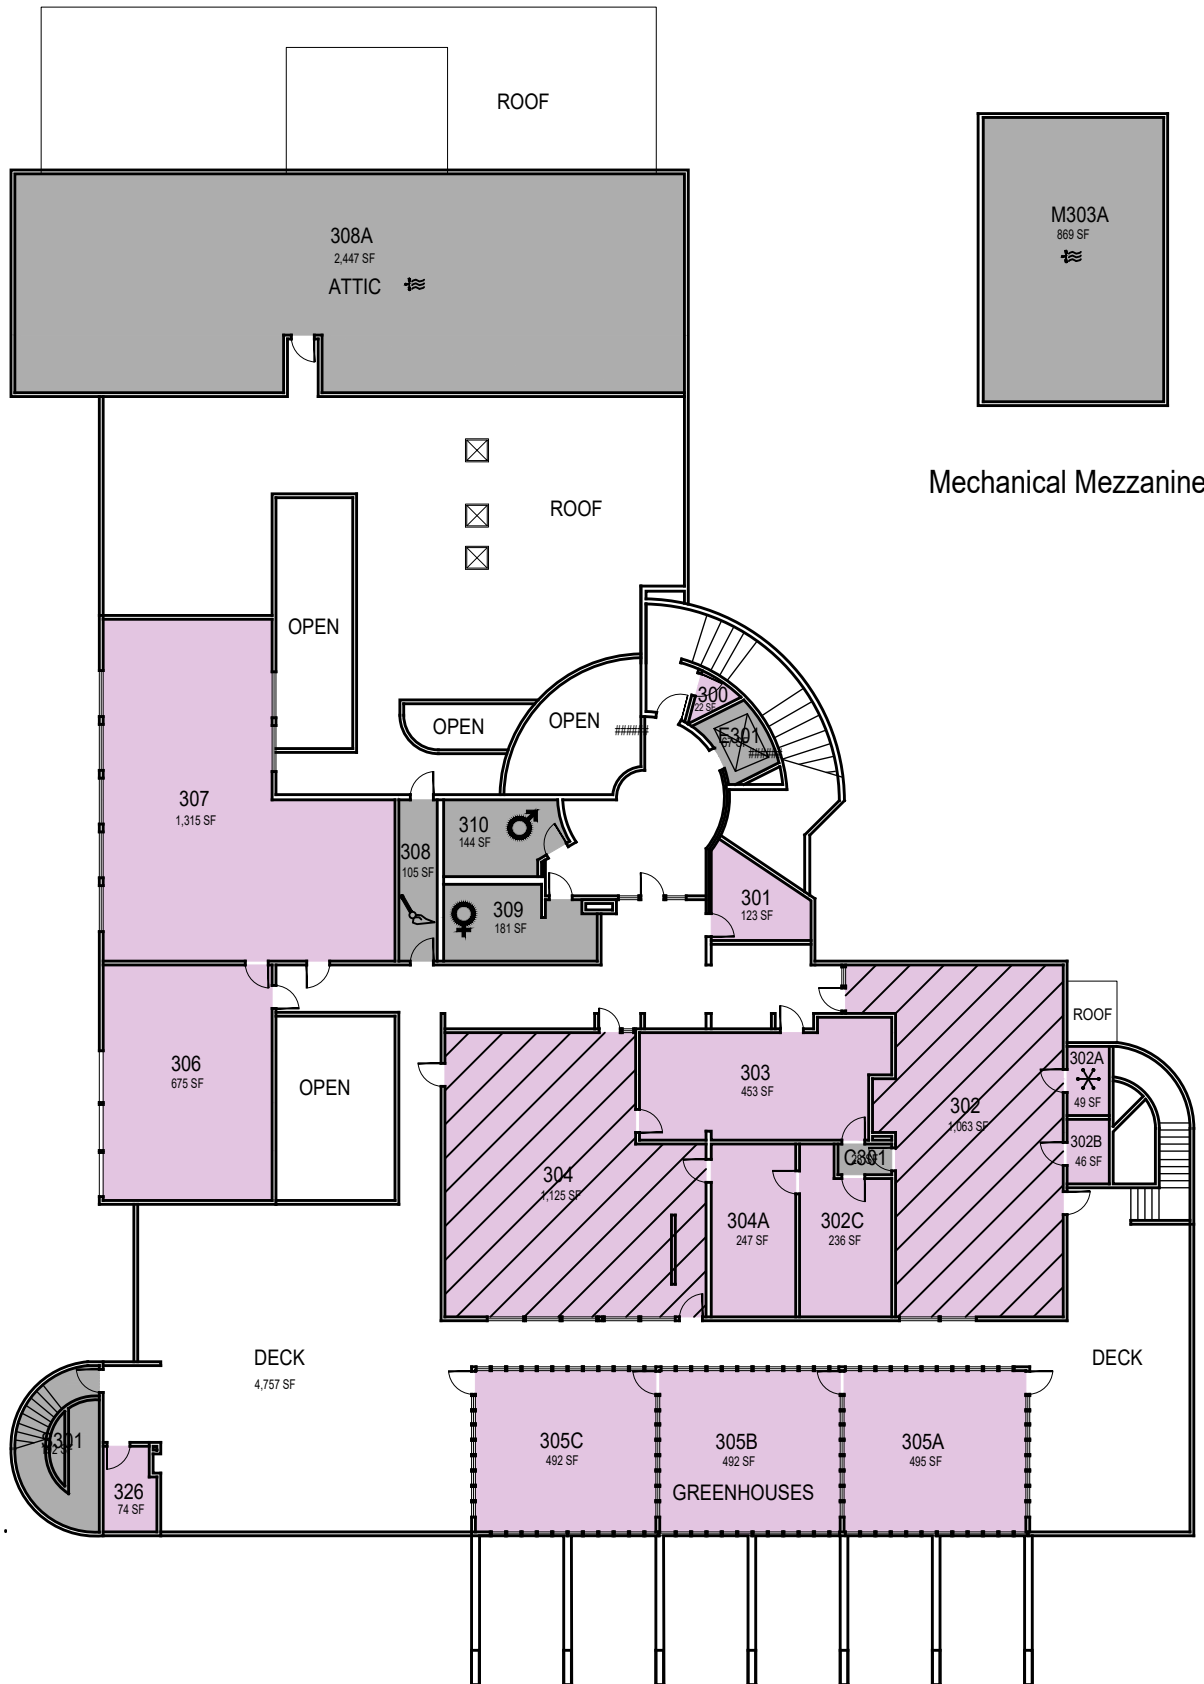

Agricultural Sciences

Floor 1

00000 UNASSIGN	107500 OCOB	120000 ACAD AFRS	137500 UNIV DEV	120600 RESEARCH
102500 CAFES	110000 CLA	120400 ITS	140000 STUD AFRS	120800 ENROLL
105000 CAED	112500 CENG	121300 DIV/INCL	145000 PRESIDENT	130000 PERSON
117500 CSM	125000 AFD	150000 UNIV SUP	160000 COM&MARK	

March 2022

1"=25'

Agricultural Sciences

Floor 3 & Mech Mezzanine

000000 UNASSIGN	107500 OCOB	120000 ACAD AFRS	137500 UNIV DEV	120600 RESEARCH
102500 CAFES	110000 CLA	120400 ITS	140000 STUD AFRS	120800 ENROLL
105000 CAED	112500 CENG	121300 DIV/INCL	145000 PRESIDENT	130000 PERSON
117500 CSM	125000 AFD	150000 UNIV SUP	160000 COM&MARK	

March 2022

1"=25'