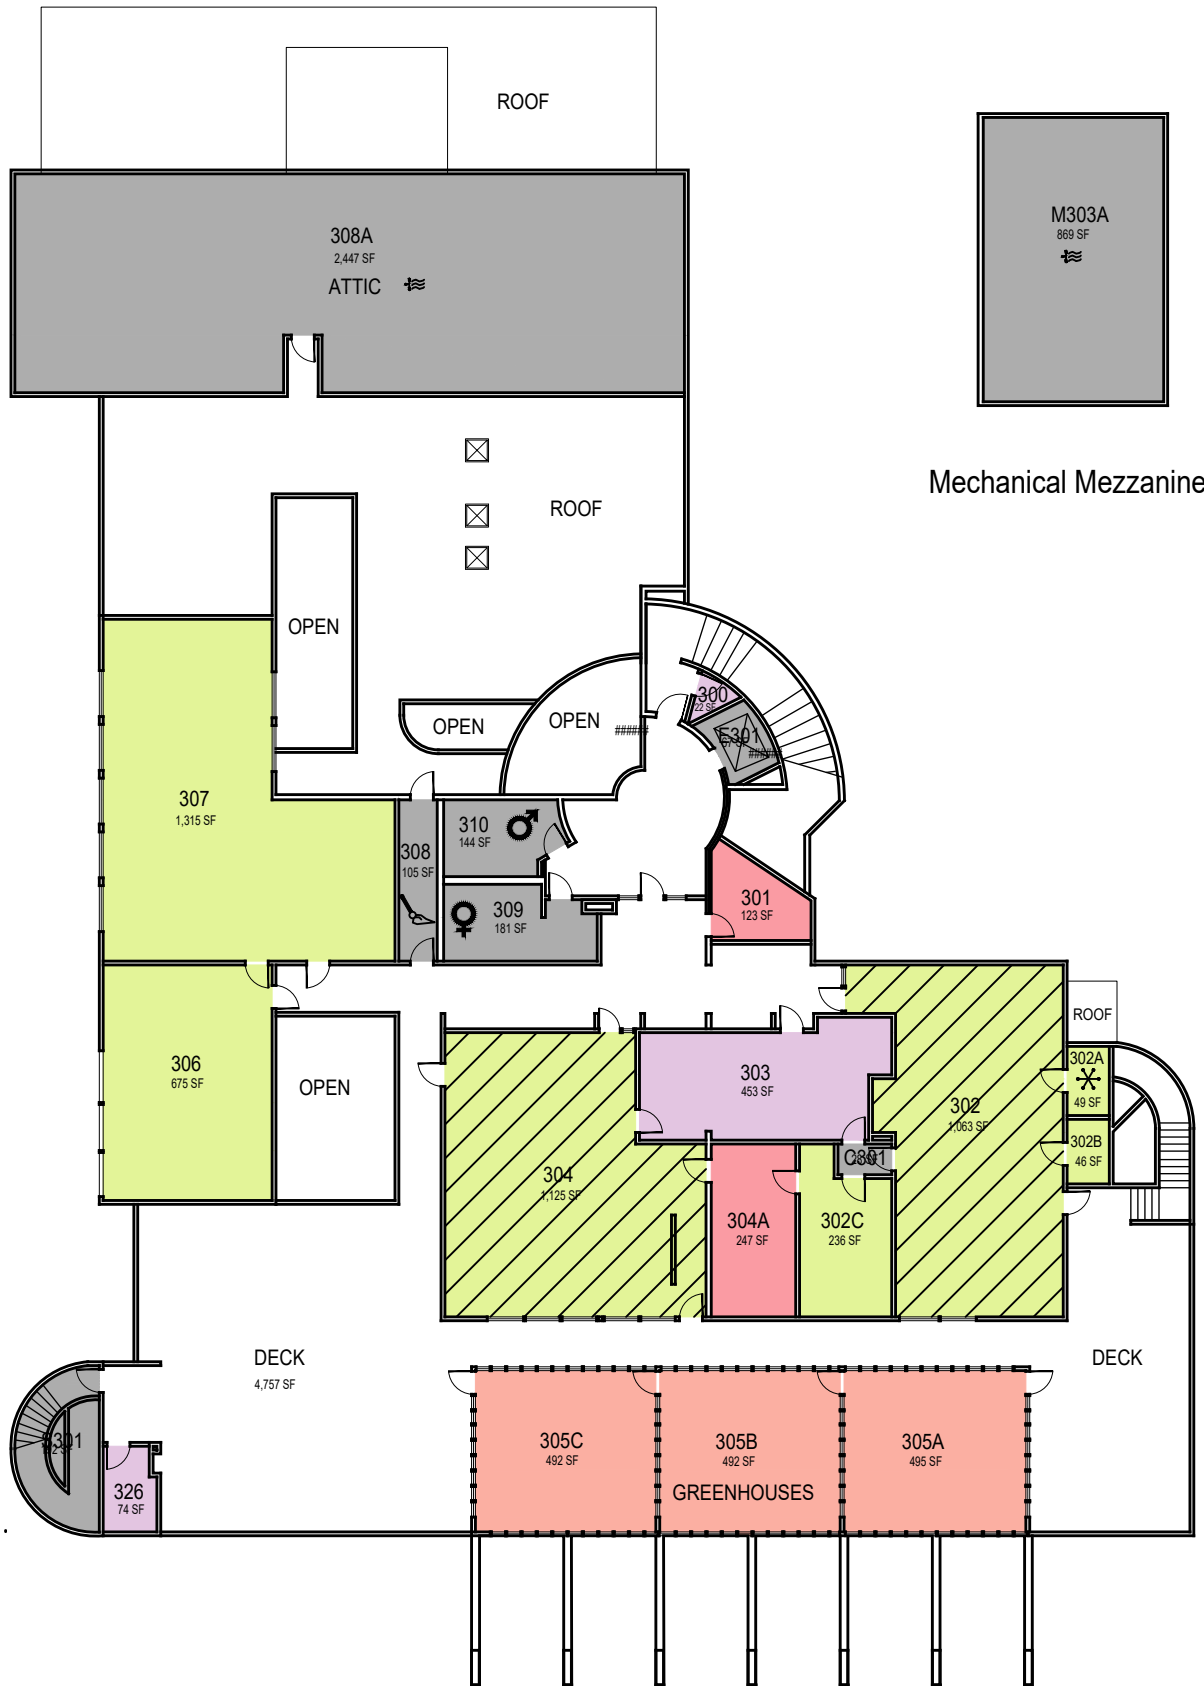

000 UNASSIGN	400 STUDY	800 HEALTH
100 CLASS	500 SPECIAL	900 RESIDENTIAL
200 LAB	600 GENERAL	
300 OFFICE	700 SUPPORT	

March 2022

1"=25'

Room Use

# Agricultural Sciences

Floor 2

000 UNASSIGN	400 STUDY	800 HEALTH
100 CLASS	500 SPECIAL	900 RESIDENTIAL
200 LAB	600 GENERAL	
300 OFFICE	700 SUPPORT	

March 2022

1"=25'

# Agricultural Sciences

Floor 3 & Mech Mezzanine

000 UNASSIGN	400 STUDY	800 HEALTH
100 CLASS	500 SPECIAL	900 RESIDENTIAL
200 LAB	600 GENERAL	
300 OFFICE	700 SUPPORT	

March 2022

1"=25'