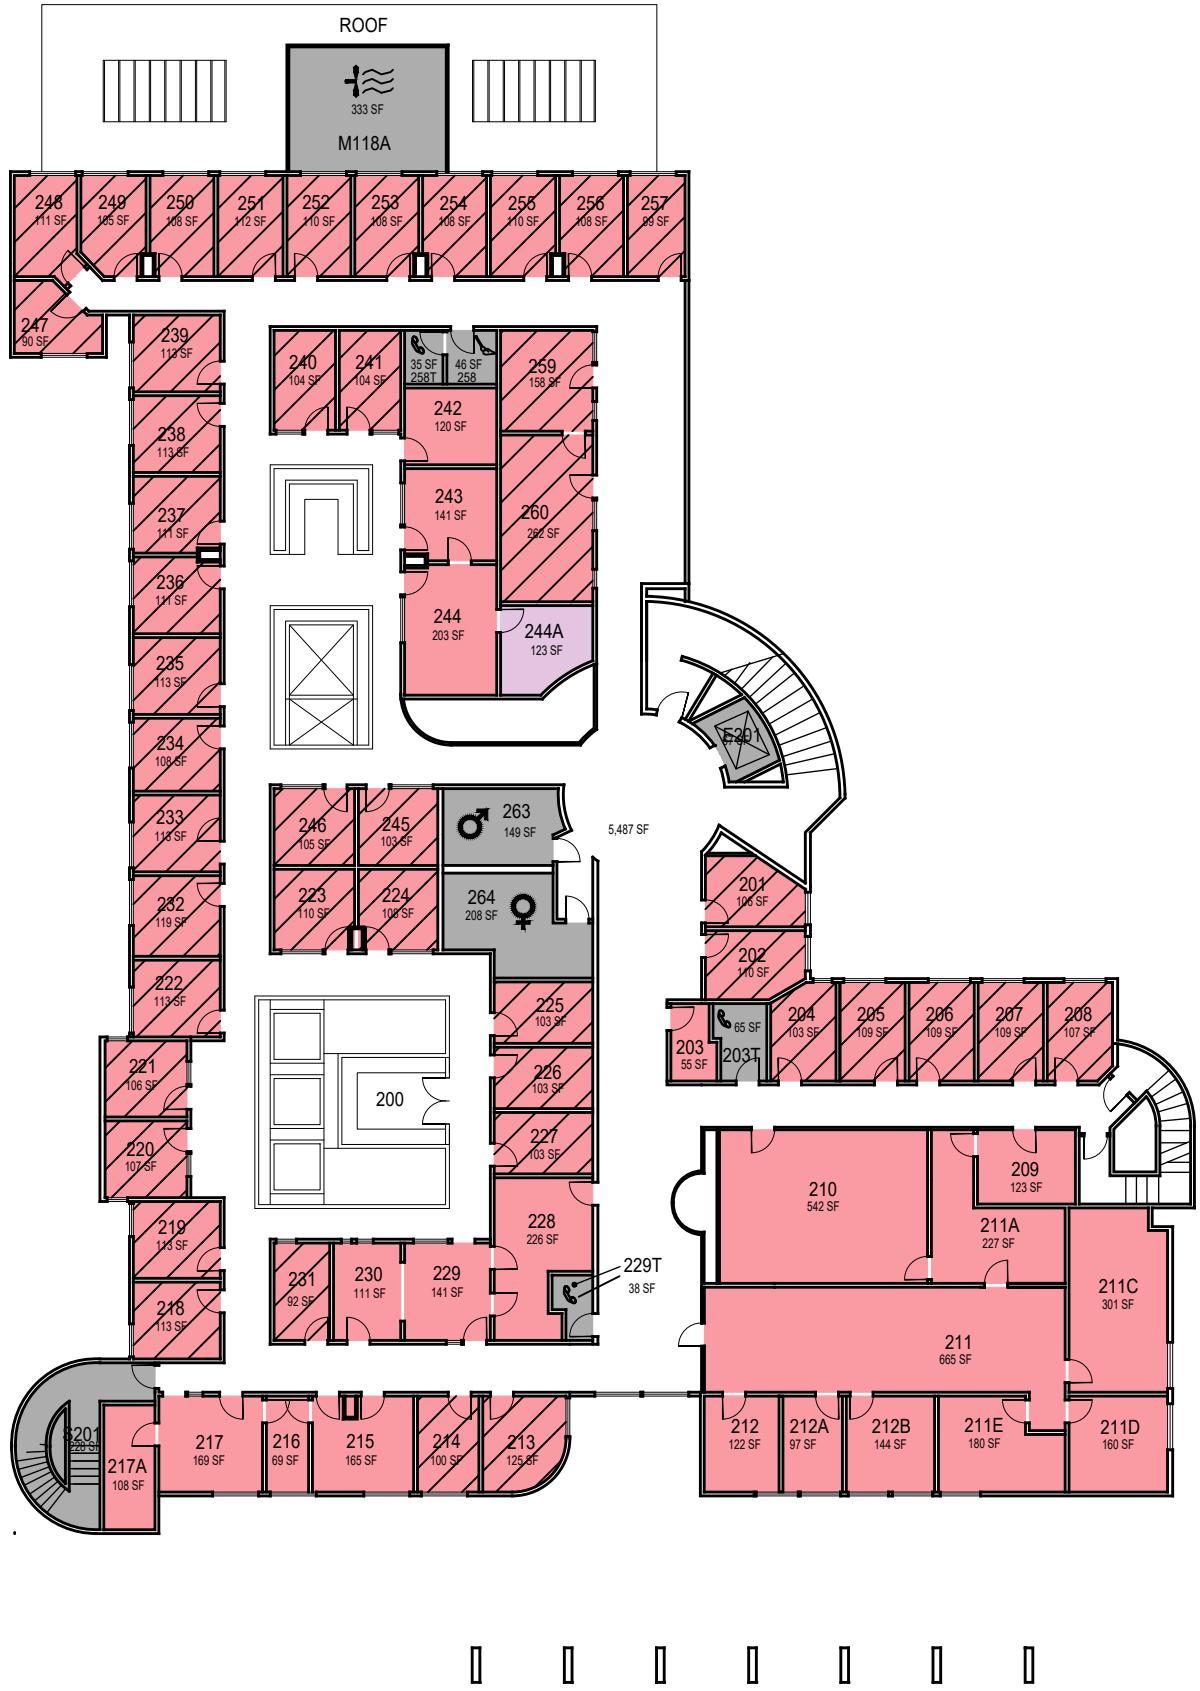

# Agricultural Sciences

Floor 1

FACILITIES MANAGEMENT AND DEVELOPMENT

Space Data [http://afd.calpoly.edu/facilities/spacefacility/space\\_data.asp](http://afd.calpoly.edu/facilities/spacefacility/space_data.asp)

000 UNASSIGN	400 STUDY	800 HEALTH
100 CLASS	500 SPECIAL	900 RESIDENTIAL
200 LAB	600 GENERAL	
300 OFFICE	700 SUPPORT	

March 2022

1"=25'

Room Use

# Agricultural Sciences

Floor 2

000 UNASSIGN	400 STUDY	800 HEALTH
100 CLASS	500 SPECIAL	900 RESIDENTIAL
200 LAB	600 GENERAL	
300 OFFICE	700 SUPPORT	

March 2022

1"=25'

# Agricultural Sciences

Floor 3 & Mech Mezzanine

000 UNASSIGN	400 STUDY	800 HEALTH
100 CLASS	500 SPECIAL	900 RESIDENTIAL
200 LAB	600 GENERAL	
300 OFFICE	700 SUPPORT	

March 2022

1"=25'