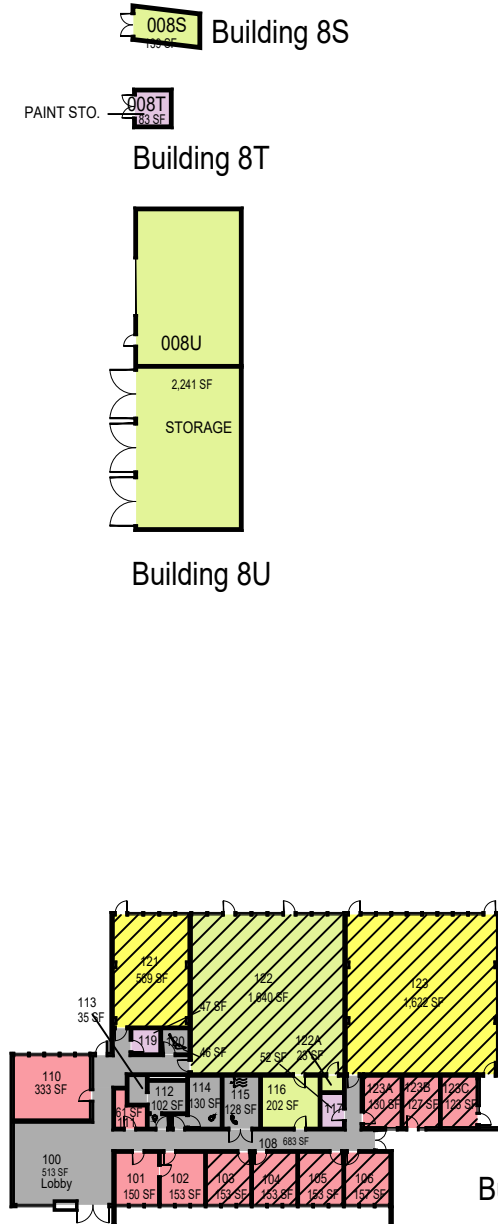

Building 8A

Building 8

Building 8T

Building 8U

Bioresource and Agricultural Engineering
Floor 1

000 UNASSIGN	400 STUDY	800 HEALTH
100 CLASS	500 SPECIAL	900 RESIDENTIAL
200 LAB	600 GENERAL	
300 OFFICE	700 SUPPORT	

March 2022

1"=50'

Bioresource and Agricultural Engineering
Floor 2

FACILITIES MANAGEMENT AND DEVELOPMENT

Space Data http://afd.calpoly.edu/facilities/spacefacility/space_data.asp

000 UNASSIGN	400 STUDY	800 HEALTH
100 CLASS	500 SPECIAL	900 RESIDENTIAL
200 LAB	600 GENERAL	
300 OFFICE	700 SUPPORT	

Room Use

March 2022

1"=50'